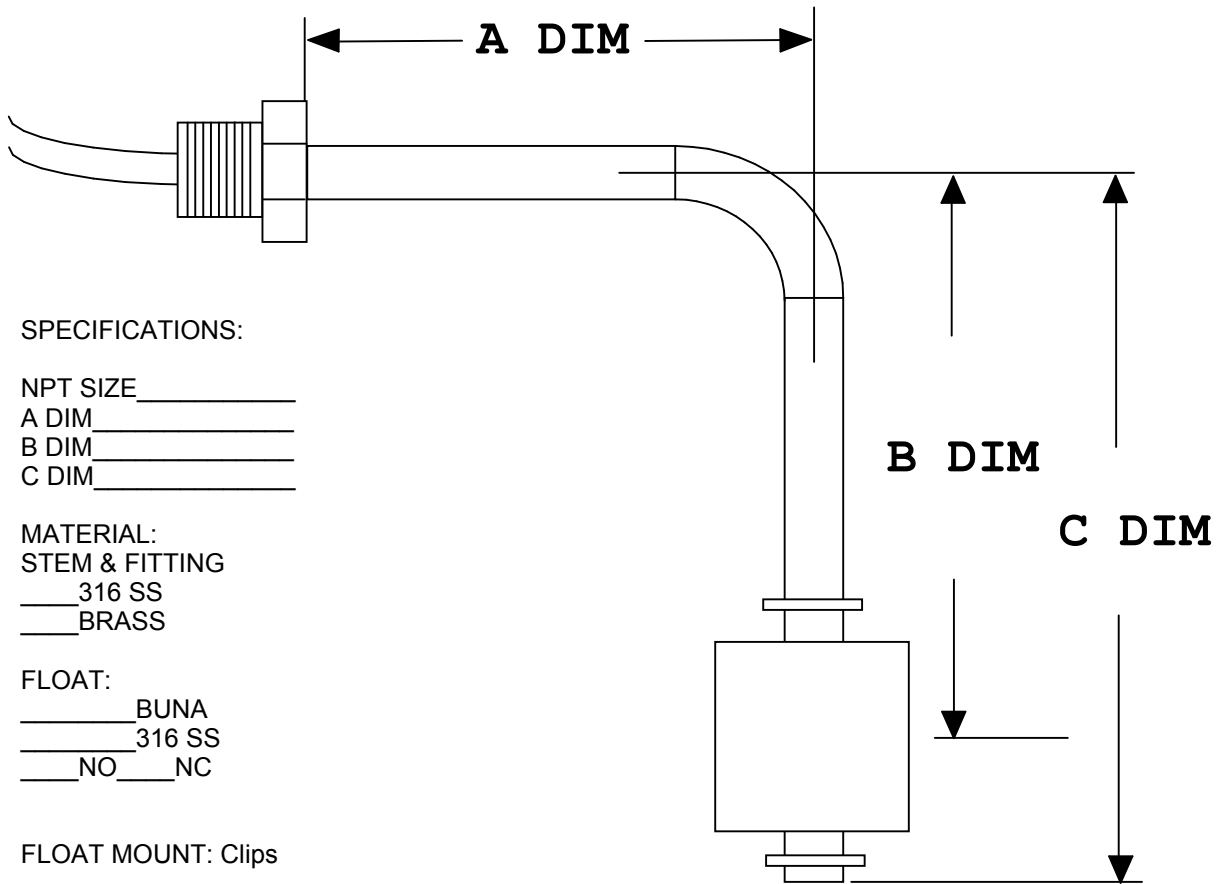

SM-CUSTOM TEMPLATE

SPECIFICATIONS:

NPT SIZE _____
A DIM _____
B DIM _____
C DIM _____

MATERIAL:

STEM & FITTING
____ 316 SS
____ BRASS

FLOAT:

____ BUNA
____ 316 SS
____ NO ____ NC

FLOAT MOUNT: Clips

SWITCH OPERATION: N.O.

SWITCH: 50 watt SPST

WIRING: Red Teflon, 24"